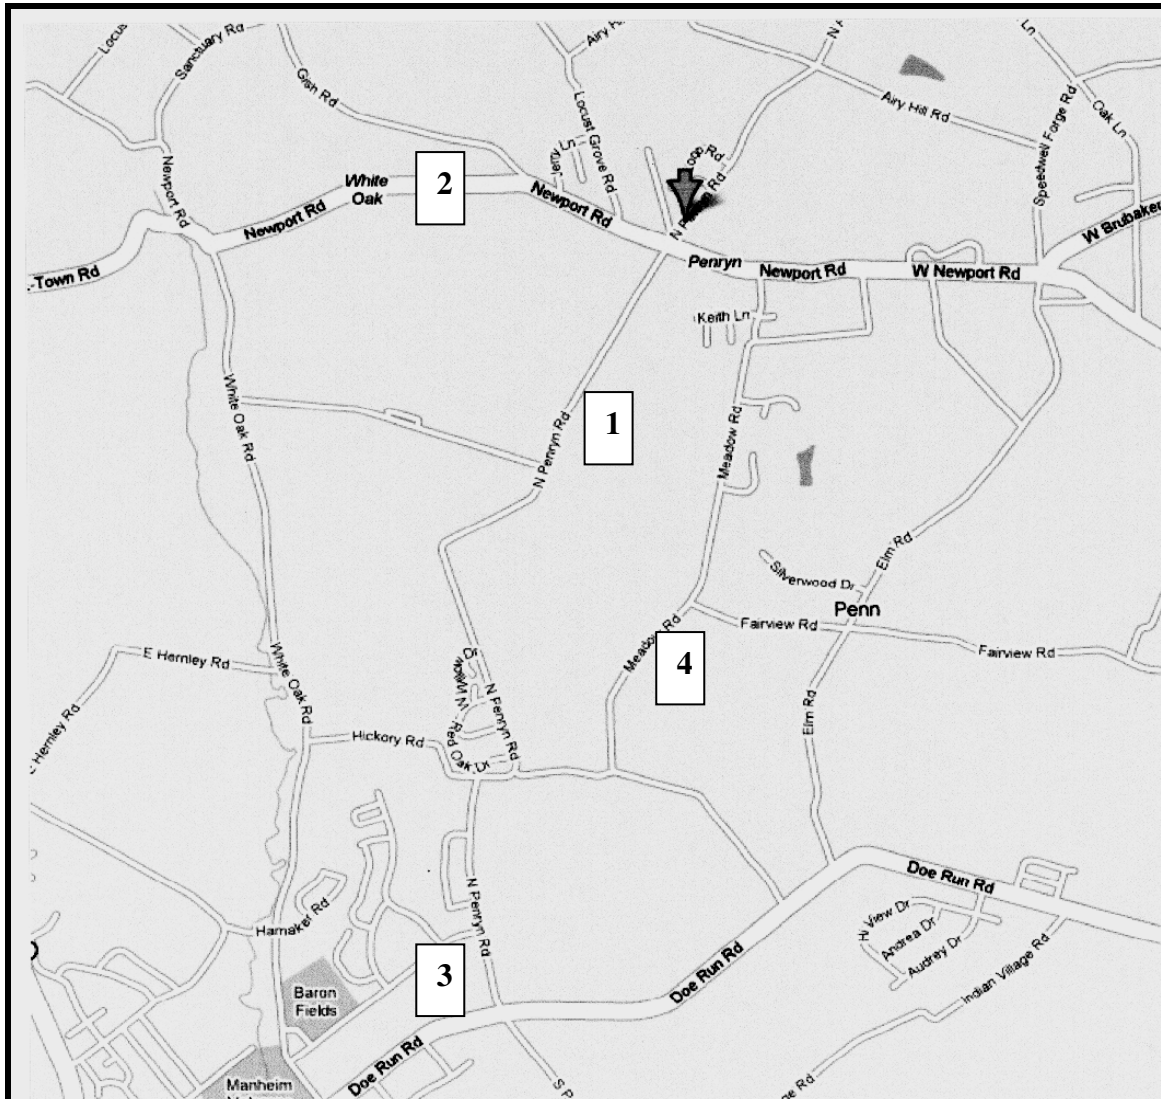

# SHUTTLE BUS ROUTES & SCHEDULE

7:30 A.M. UNTIL 12:00 NOON

1:00 P.M. UNTIL 4:30 P.M.

*Buses Run Every 30 Minutes*

↓ **Sale Site: Penryn Fire Company**  
(No Parking at Sale Site)

## PARKING SITES

1. White Oak Church of the Brethren – 1211 N. Penryn Road, Manheim
2. Jerusalem Church – 1620 Newport Road, Manheim
3. Manheim Brethren in Christ Church- 54 N. Penryn Road, Manheim
4. Levi Stoltzfus – Meadow Road – (Team Parking)  
Amos Lapp – 322 W. Newport Road – (Team Parking) – Not shown on map